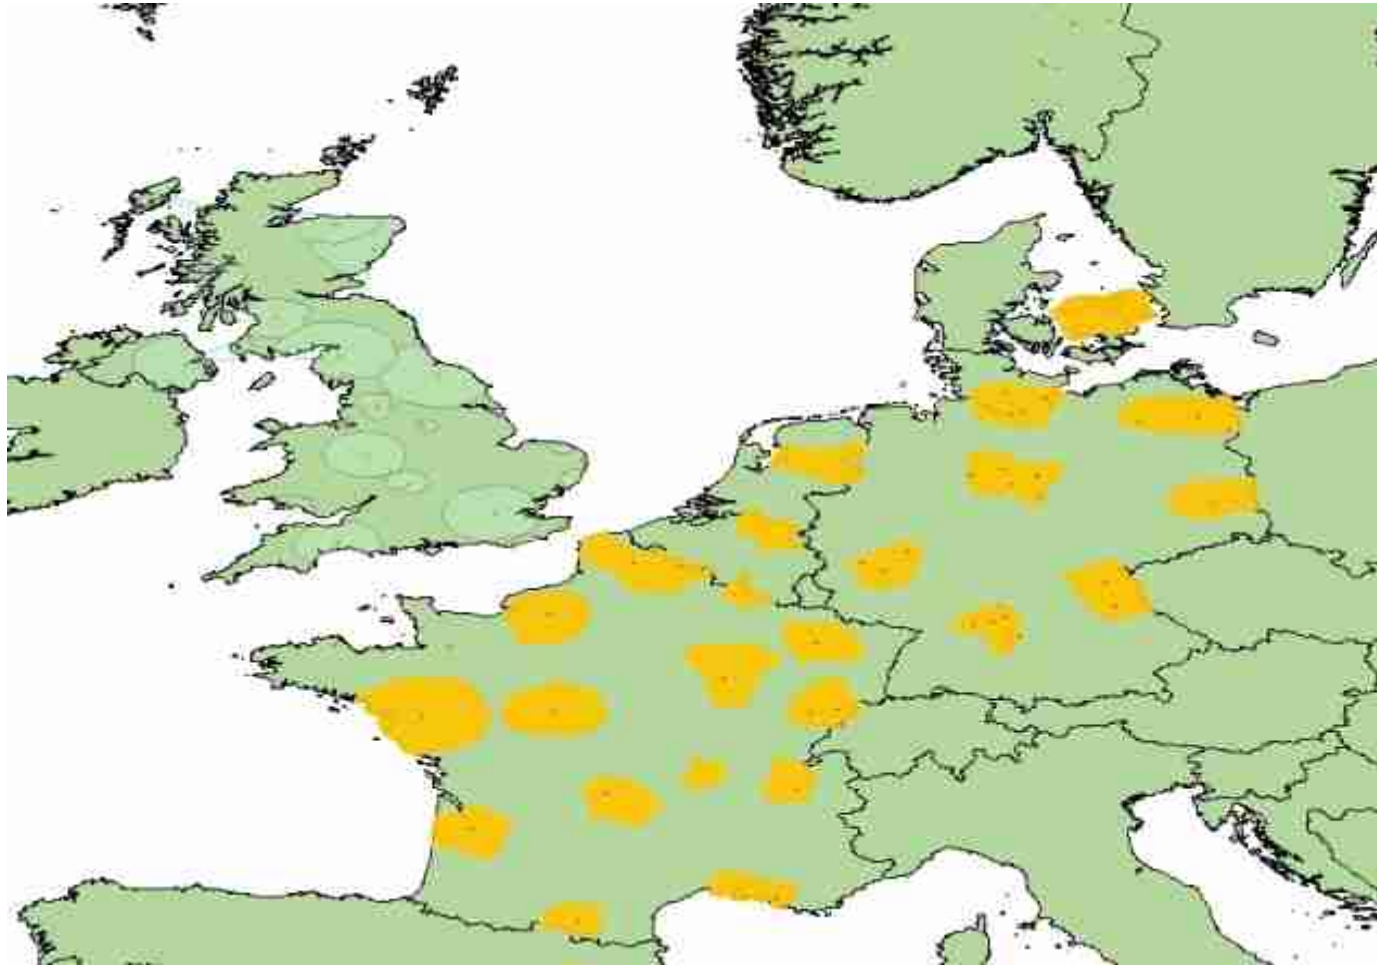

Channel maps

Channel maps
of the
final digital GE-06 plan

UHF

Band IV,V: 470-862 MHz

Channel 21

Yellow:

DVB allotment

Mint green:

DVB assignment

Channel 22

Channel 23

Channel 24

Channel 25

Channel 26

Channel 27

Channel 28