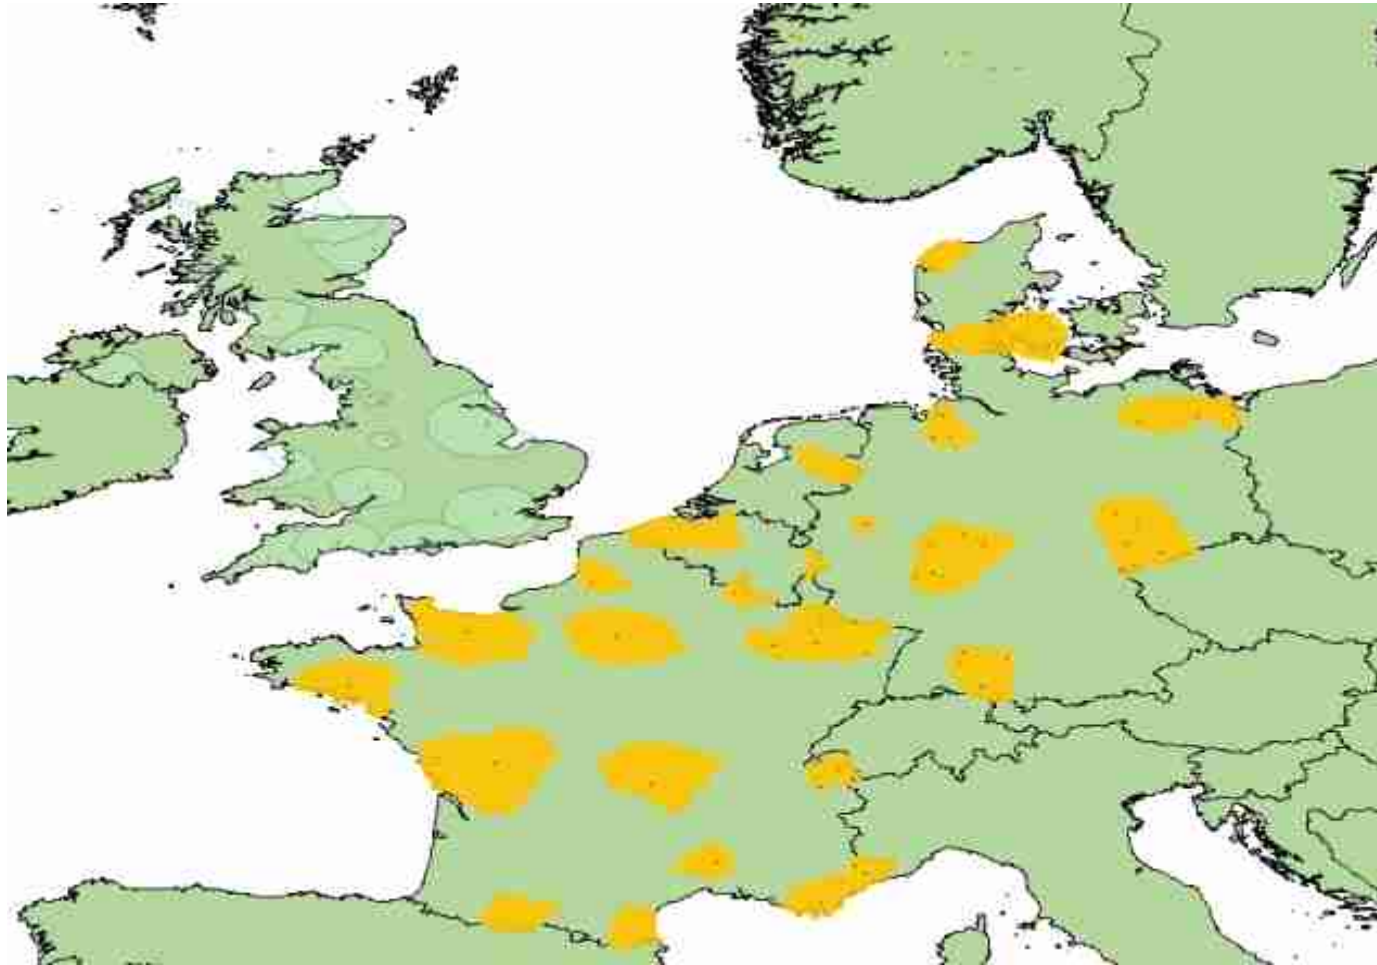

Channel maps

Channel maps
of the
final digital GE-06 plan

UHF

Band IV,V: 470-862 MHz

Channel 21

Yellow:

DVB allotment

Mint green:

DVB assignment

Channel 22

Channel 23

Channel 24

Channel 25

Channel 26

Channel 27

Channel 28