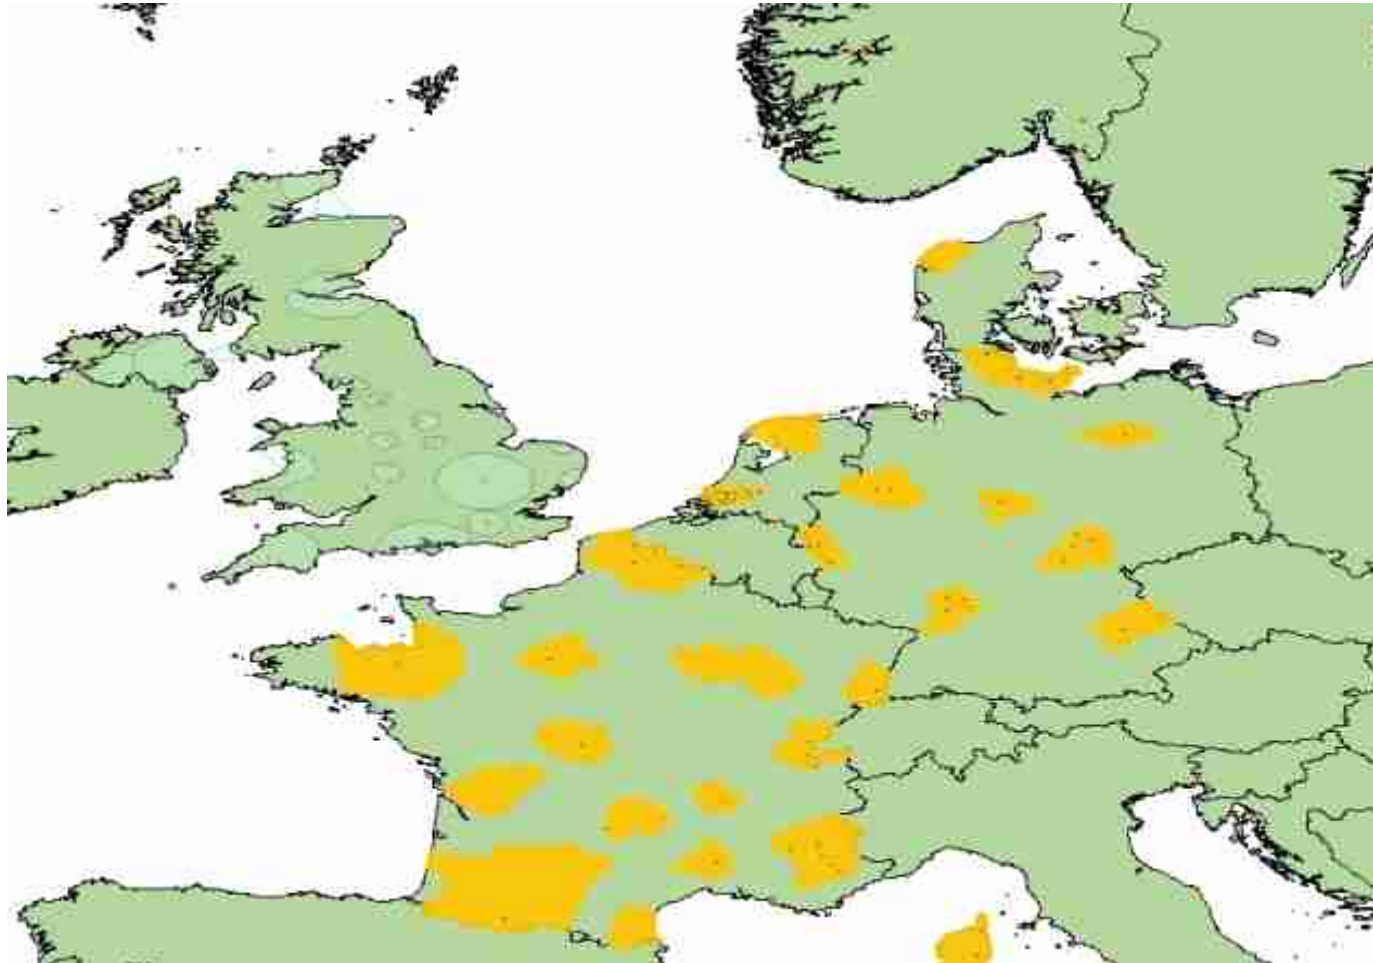

Channel maps

Channel maps
of the
final digital GE-06 plan

UHF

Band IV,V: 470-862 MHz

Channel 21

Yellow:

DVB allotment

Mint green:

DVB assignment

Channel 22

Channel 23

Channel 24

Channel 25

Channel 26

Channel 27

Channel 28