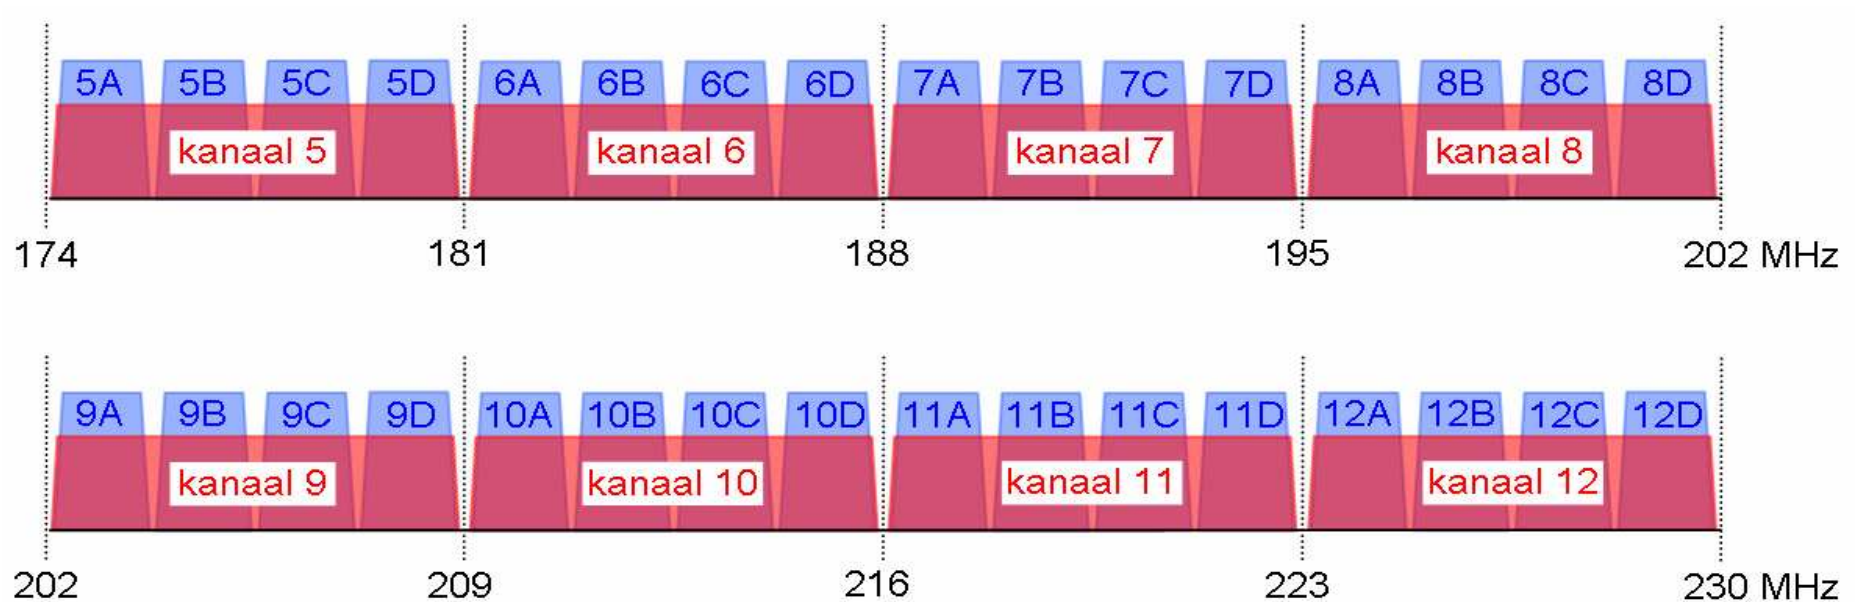

Channel maps  
of the  
final digital GE-06 plan

VHF

**Band III: 174-230 MHz**

## Explanation of subdivision of channels into DAB blocks

### Band III: 174-230 MHz, channel 5 - 12

**Blue: T-DAB blocks**  
**Red: DVB-T channels**